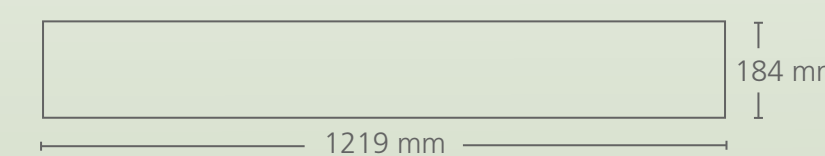

Measurement specification

Wood

Planks

Size of the tiles:	184 mm x 1219 mm
Total thickness:	2,5 mm
M ² tiles per package:	3,14 m ²

Long planks (available in selected patterns)

Size of the tiles:	228 mm x 1524 mm
Total thickness:	2,5 mm
M ² tiles per package:	3,48 m ²

Chevron & Herringbone (available in selected patterns)

Size of the tiles Chevron:	114 mm x 571 mm
Total thickness:	2,5 mm
M ² tiles per package:	3,48 m ²

Size of the tiles Herringbone:	152 mm x 762 mm
Total thickness:	2,5 mm
M ² tiles per package:	3,4 m ²

Stone

Rectangle tiles:

Size of the tiles:	304 mm x 609 mm
Total thickness:	2,5 mm
M ² tiles per package:	3,72 m ²

Square tiles (available in selected patterns):

Size of the tiles:	457 mm x 457 mm
Total thickness:	2,5 mm
M ² tiles per package:	3,34 m ²