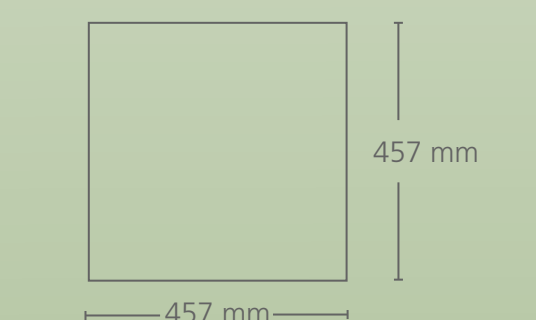

Measurement specification

Wood

Planks

Size of the tiles:	184 mm x 1219 mm
Total thickness:	2,5 mm
M ² tiles per package:	3,14 m ²

Long planks (available in selected patterns)

Size of the tiles:	228 mm x 1524 mm
Total thickness:	2,5 mm
M ² tiles per package:	3,48 m ²

Chevron & Herringbone (available in selected patterns)

Size of the tiles Chevron:	114 mm x 571 mm
Total thickness:	2,5 mm
M ² tiles per package:	3,48 m ²

Size of the tiles Herringbone:	152 mm x 762 mm
Total thickness:	2,5 mm
M ² tiles per package:	3,4 m ²

Stone

Rectangle tiles:

Size of the tiles:	304 mm x 609 mm
Total thickness:	2,5 mm
M ² tiles per package:	3,72 m ²

Square tiles (available in selected patterns):

Size of the tiles:	457 mm x 457 mm
Total thickness:	2,5 mm
M ² tiles per package:	3,34 m ²

FUTURA CLASSIC OAK 184 x 1219 mm
228 x 1524 mm

FUTURA ANTIQUE OAK 184 x 1219 mm
228 x 1524 mm

FUTURA NATURE OAK 184 x 1219 mm
228 x 1524 mm

FUTURA DURBAN OAK 184 x 1219 mm
228 x 1524 mm

FUTURA RUSTIC TALLY OAK 184 x 1219 mm
228 x 1524 mm